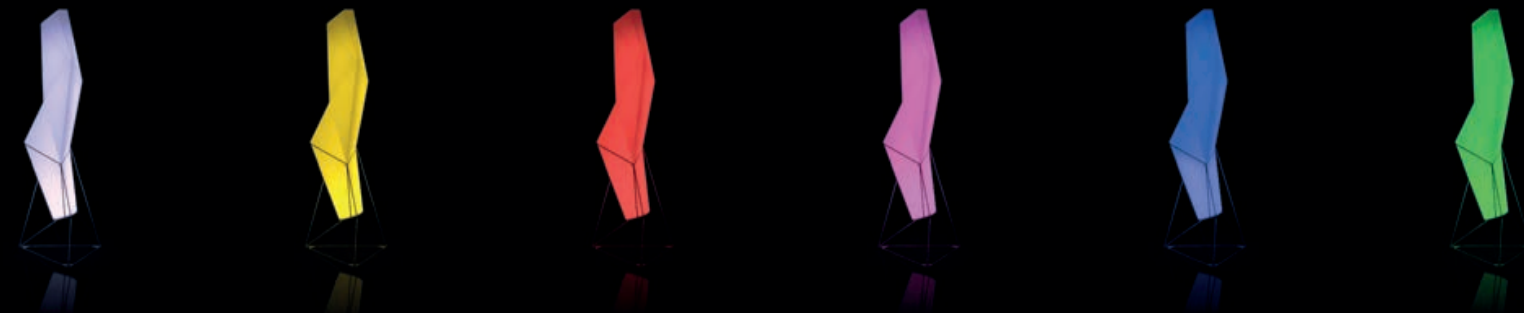

COLLECTION BY
RAMON ESTEVE

FAZ

Faz lamp belongs to the collection of Ramón Esteve for VONDOM.

As other models of Faz, is inspired in the mineral forms that we find in the nature, is generated from the seductive folding faces obtaining interesting plays of lights and shadows giving as a result a sculptural image.

Faz lamp recalls the figure of the crystallized quartz, making that the light impact in the facets that are split conforming attractive volumes.

It is manufactured in technical resins of polyethylene and the base in metallic material, under even the most extreme conditions our lamp are

ideal for use outside due to their IP65 protection class for its luminary LEDs.

La Lámpara Faz pertenece a la nueva colección de Ramón Esteve para VONDOM. Como otros modelos de Faz, esta inspirada en las formas minerales que nos encontramos en la naturaleza, se genera a partir de las seductoras plegaduras de las caras consiguiendo interesantes juegos de luces y sombras dando como resultado una imagen escultórica.

La Lámpara Faz recuerda la figura del cuarzo cristalizado, haciendo que la luz incida en las facetas que se doblan conformando atractivos volúmenes.

Está fabricada en resinas técnicas de polietileno y el soporte en material metálico, su luminaria de LEDs es estanca, logrando un conjunto IP65, lo que permite un uso intensivo en exterior incluso en las condiciones más extremas.

FAZ LAMP