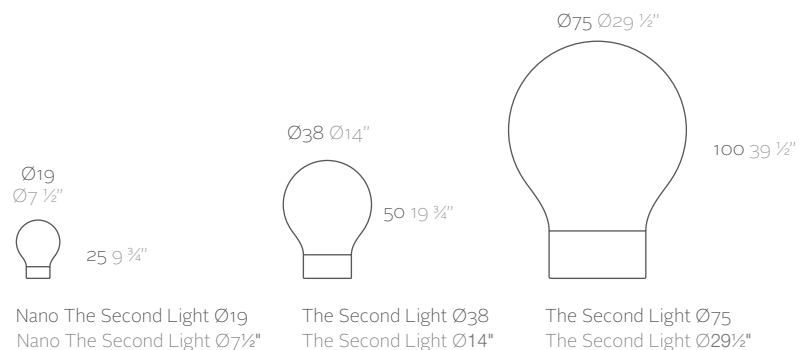

THE SECOND LIGHT

Lighting/Illuminación

The Second Light Lamp of Vondom, in 3 sizes. Possibility of converting into a hanging lamp with a ceiling holder kit (consult us, only indoor use). Transparent cord with switch for indoor use (optional). White lighting or LED RGB, color changes by remote control.

Lámpara mod. The Second Light de Vondom, de dos alturas y una versión nano. Posibilidad de conversión en lámpara suspensión mediante kit soporte colgante (consúltanos). Con cable transparente e interruptor para interior (opcional). Iluminación interior en blanco o LED RGB, con cambio de color.