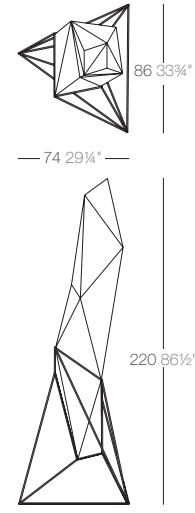

xx xx": CM IN

WING

WING Lámpara
WING Lamp

	Lamp Lámpara
Light	54033W
RGBW Led	54033L
RGBW Led DMX	54033D
RGBW Led Batt.	54033Y

FAZ

FAZ Lámpara
FAZ Lamp

	Lamp Lámpara
Light	54033W
RGBW Led	54033L
RGBW Led DMX	54033D
RGBW Led Batt.	54033Y