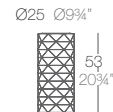

MARQUIS Lámpara Ø25x53
MARQUIS Lamp Ø9¾"x20¾"