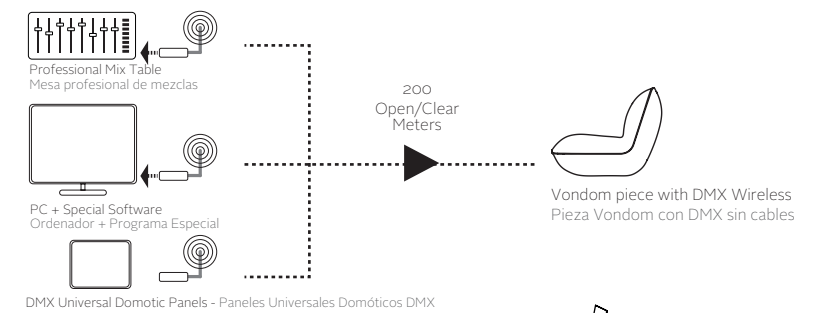

DMX WIRELESS

DMX 1024 (Digital Multiplex) is a protocol used for the electronic control for entertainment lighting, enabling communication between the table-control, their own lights and light sources. You can create customized and special environments. Allow to control every Vondom product independently or in groups.

There are 2 different DMX Wireless, depending on customer needs.

_DMX WIRELESS PROFESSIONAL XLR PACK

Vondom DMX Wireless Professional XLR you can control all LED RGB VONDOM pieces with your Mix Tables, PC+software, Domotic panels, etc.

1* DMX Wireless Standard Configuration

We will preset three separately Family products: POTS, LAMPS & FURNITURE.

2* DMX Wireless Customized Configuration

You can send us your customized special environment that you want to control independently and we will set it up.

_DMX WIRELESS HOME WIFI PACK

Vondom DMX Wireless Home Wi-Fi Pack is a WI-FI access point to control all LED RGB VONDOM items with your IOS or Android devices.

Is possible connect Home Wi-Fi controller to your home network or use these direct.

1* DMX Wireless Standard Configuration

We will preset three separately Family products: PLANTERS, LAMPS & FURNITURE.

2* DMX Wireless Customized Configuration

You can send us your customized requirements in order to control individually each item/group and we will set it up. (Max. 8 rooms).

DMX WIRELESS PROFESSIONAL XLR PACK