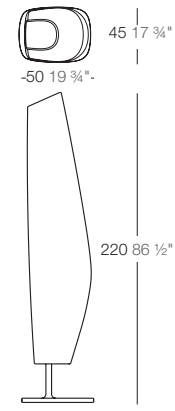

BLANCA

BLANCA Lámpara
BLANCA Lamp

	Lamp Lámpara
Light	46050W
RGBW Led	46050L
RGBW Led DMX	46050D
RGBW Led Batt.	46050Y