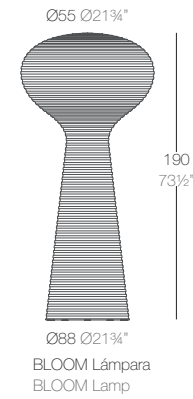

BLOOM

BLOOM Lámpara
BLOOM Lamp

	Lámpara Lamp
Light	65018W
RGBW Led	65018L
RGBW Led DMX	65018D
RGBW Led Batt.	65018Y