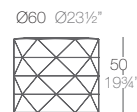

COLLECTION BY
JMFERREROLESTUDIO(H)AC

MARQUIS

Marquis, originating from the inspiration of diamond cutting. Its polygonal design recalls facets created through cutting. The clear and stylish shapes make a huge visual impact. Circular or oval, they give a space great dynamism. Its soft texture achieved through polyethylene fibers allows for outdoor use, also being resistant to UV rays.

Marquis nace de la inspiración del tallado de los diamantes. Su diseño de figuras poligonales alude a las facetas conseguidas a través de su corte. El juego de sus formas claras y de gran estilo consiguen un gran impacto visual. De forma circular u oval, ofrecen gran dinamismo al espacio. Su suave textura conseguida a través de fibras de polietileno permite su uso en exterior, siendo resistente a rayos UV.

MARQUIS Lámpara Ø60x50
MARQUIS Lamp Ø23½"x19¾"