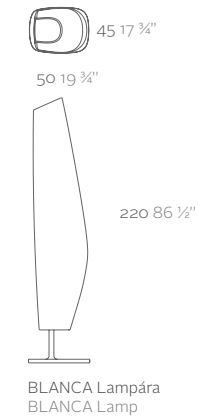

BLANCA

Lamp set BY JAVIER MARISCAL