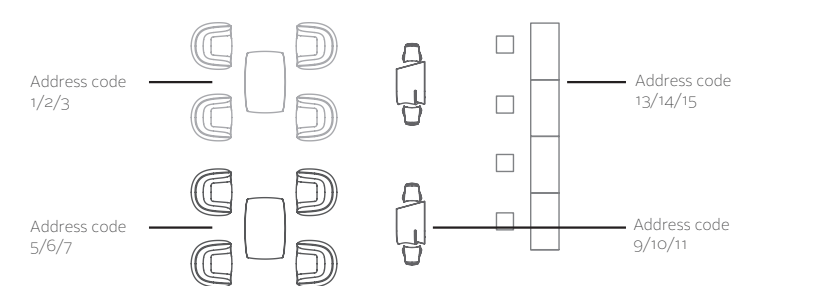

2* DMX Wireless Professional Customized Configuration