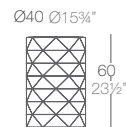

MARQUIS Lámpara Ø40x60
MARQUIS Lamp Ø15¾"x23½"