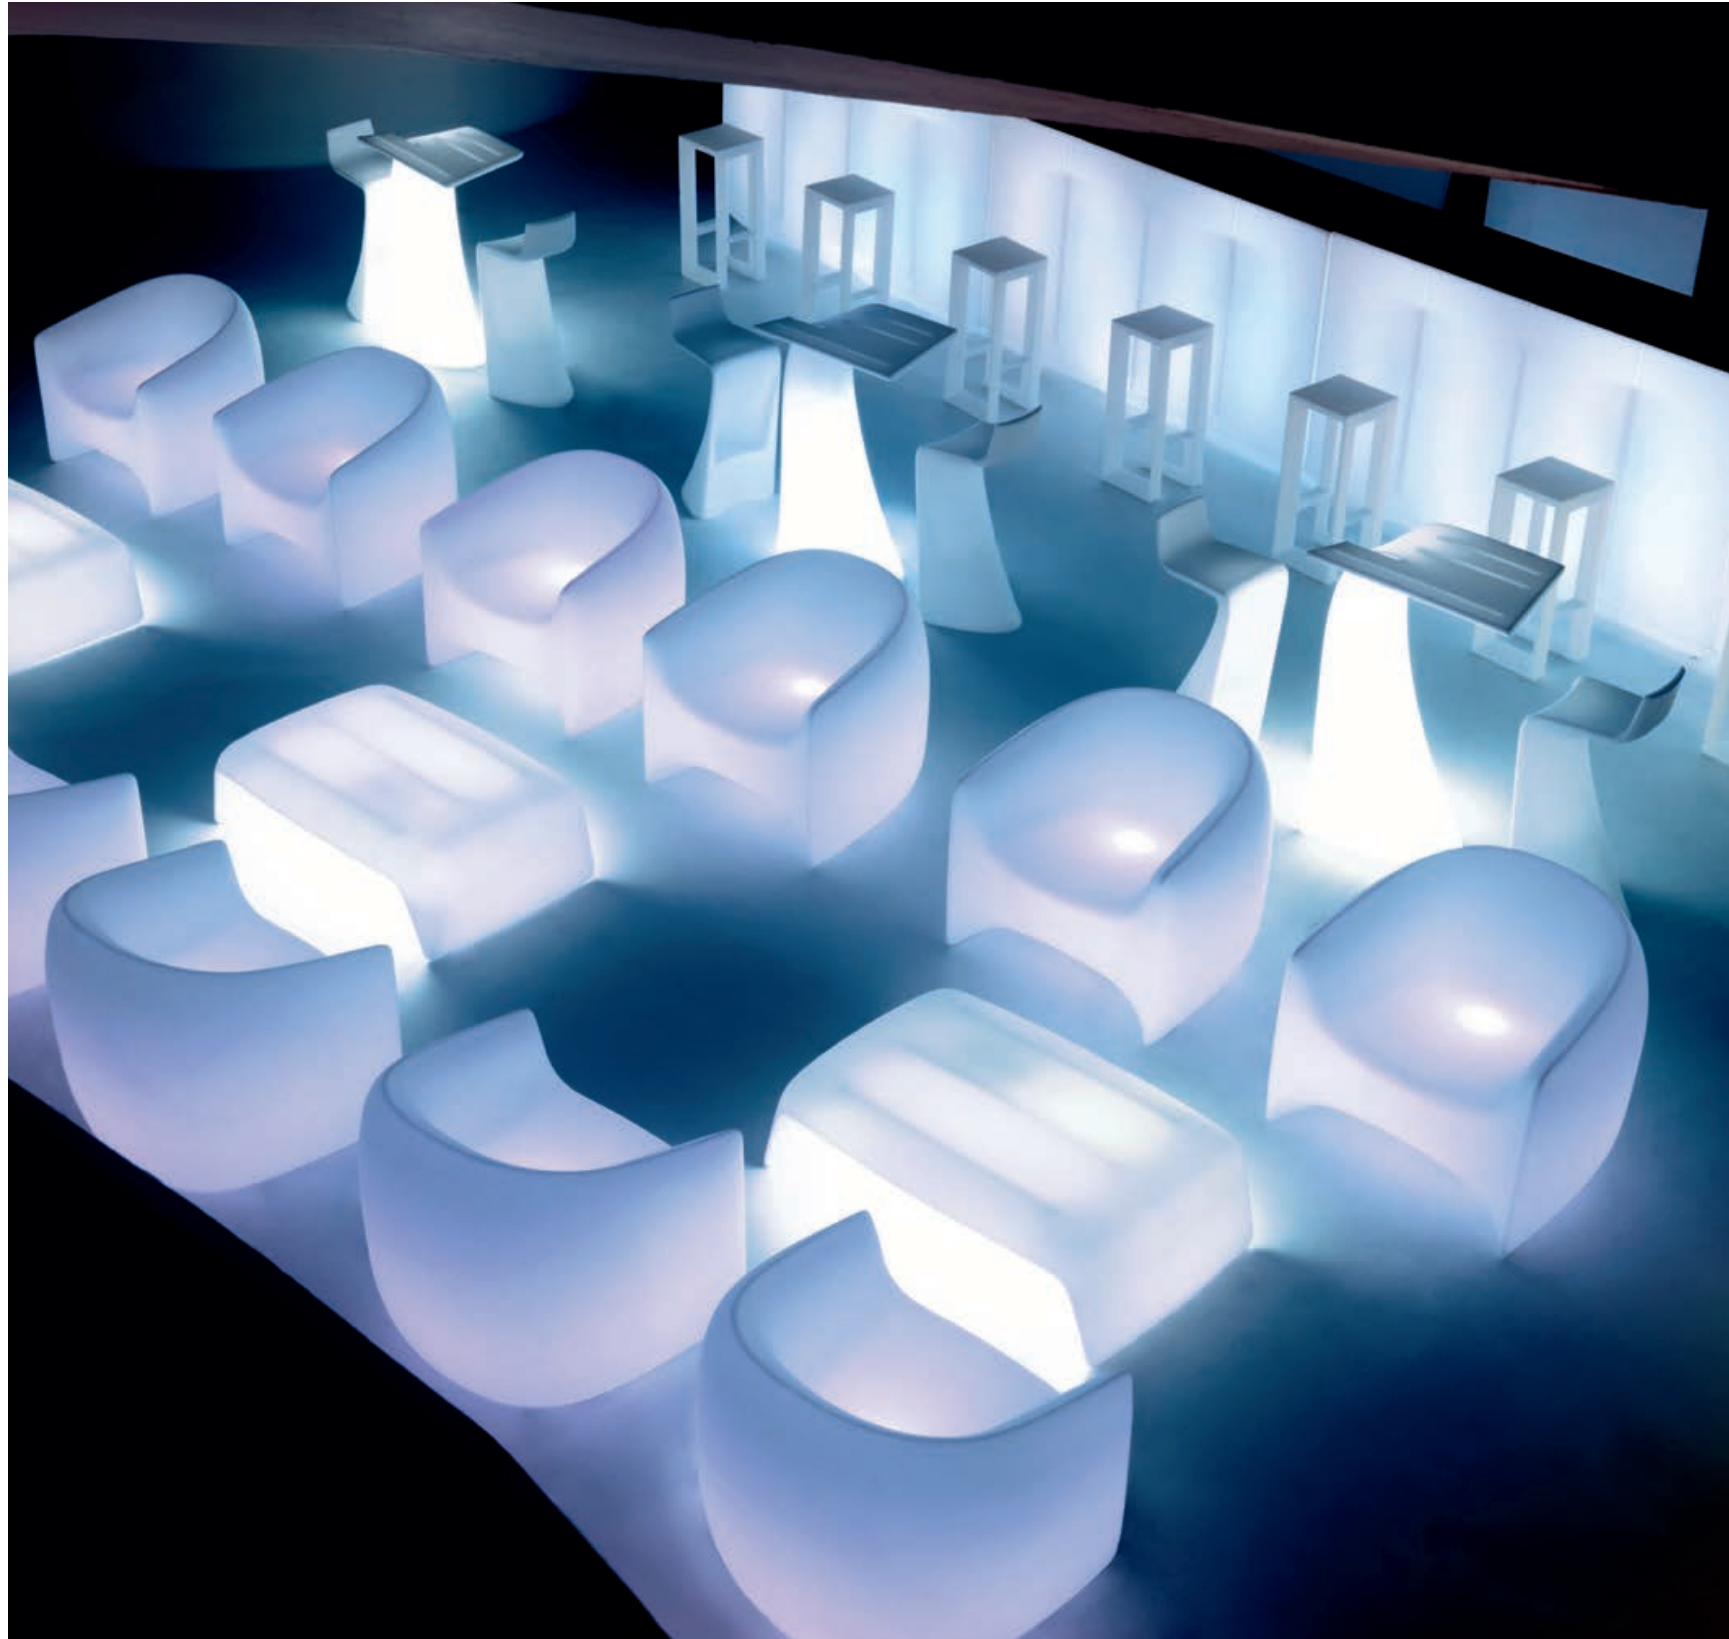

DMX WIRELESS PROFESSIONAL!